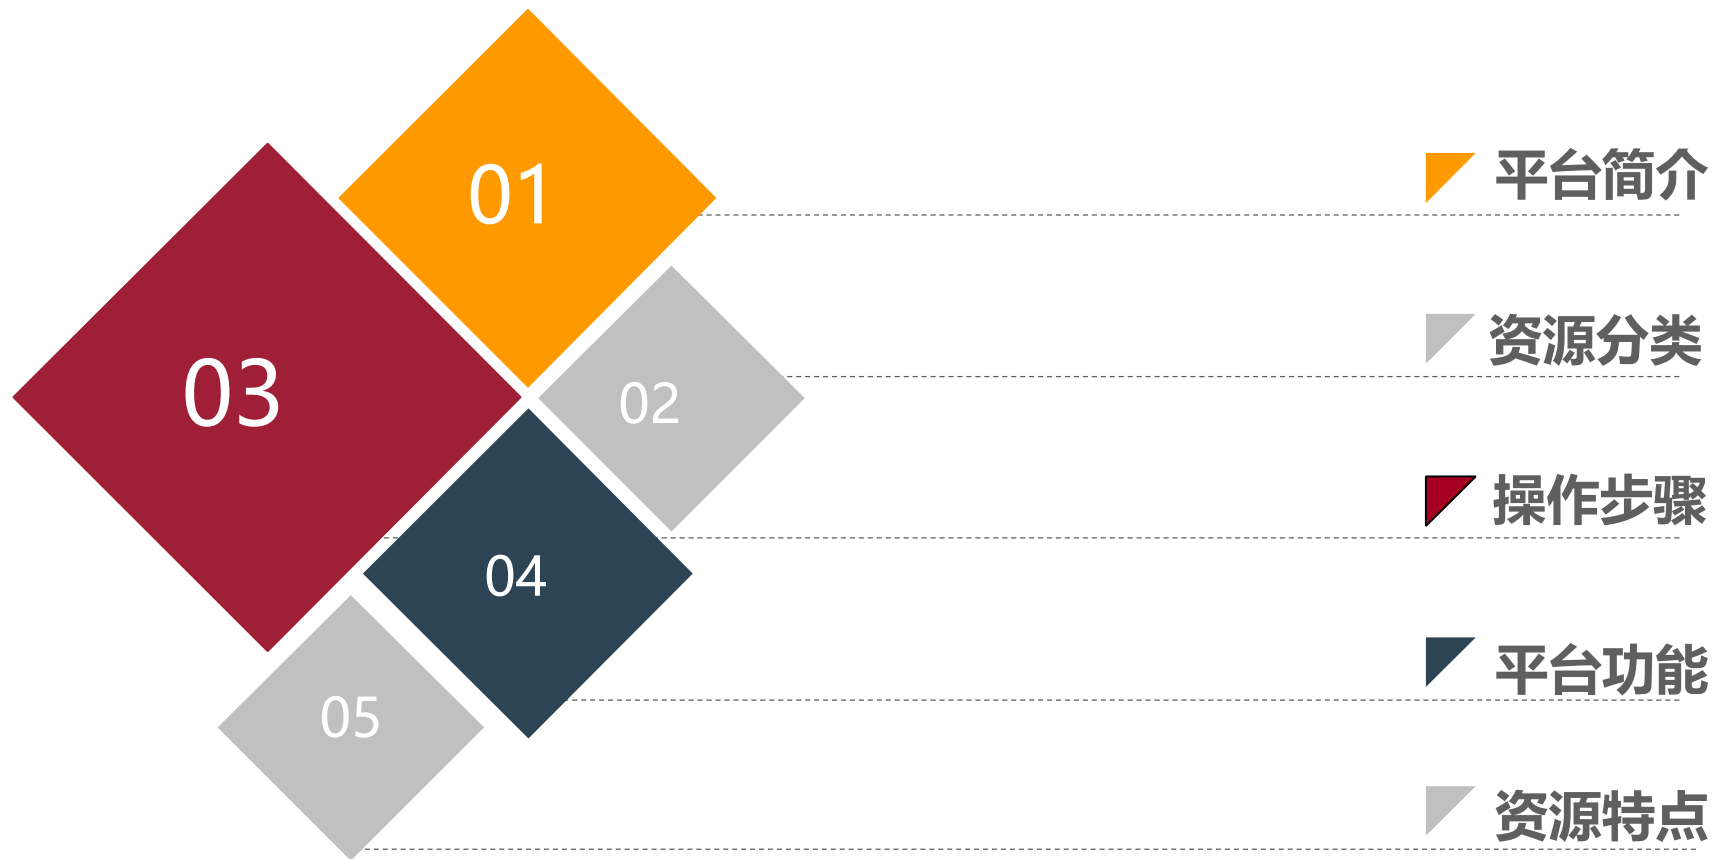

时夕乐考网

操作指南

上海上业信息科技股份有限公司

目录

时夕乐考网 平台简介

The screenshot displays the Leexam website interface. At the top left is the logo '时夕乐考网' with the URL 'WWW.LEEXAM.NET'. A search bar contains the text '请输入关键字' and a '搜索' button. To the right, statistics show '共有试卷 7666 套' and '共有试题 2789128 道'. Below the search bar is a navigation menu with '最新更新', '读者推荐', '点击排行', and '乐推荐'. A large banner features the text '海量的题库 等你来! 全方位的提高' and an illustration of a hand pointing at a tablet. On the left, a sidebar lists exam categories: '语言类', '经济类', '工程类', '公务员类', '医学类', '职业资格类', and '教育类'. At the bottom, a '热门考试' section highlights four categories: '综合素质 (中学)' (11 exams), '专业实践能力' (9 exams), '卫生类C级' (5 exams), and '专业知识' (9 exams).